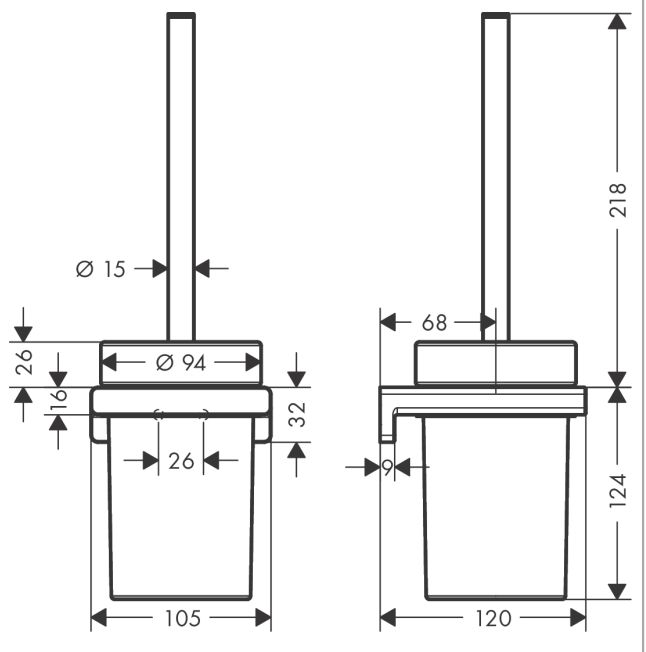

##### product features

- wall-mounted
- material: metal
- material recess: matt glass
- with removable insert
- with mounting material
- concealed fastening
- drilling distance 26 mm
- diameter drill hole: 6 mm

#### Scale drawing