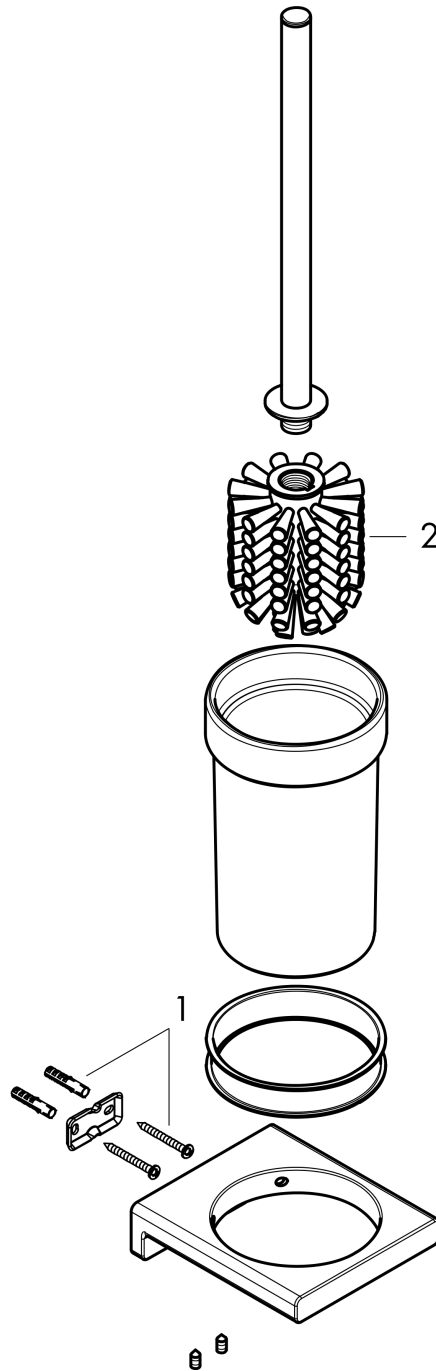

##### product features

- wall-mounted
- material: metal
- material recess: matt glass
- with removable insert
- with mounting material
- concealed fastening
- drilling distance 26 mm
- diameter drill hole: 6 mm

#### Scale drawing

## AddStoris

Toilet brush holder wall-mounted

Surfaces: **Polished Gold Optic** Article Number: **41752990**

### Exploded Drawing

Year of production: >04/21

**AddStoris**  
**Toilet brush holder wall-mounted**  
 Surfaces: **Polished Gold Optic** Article Number: **41752990**